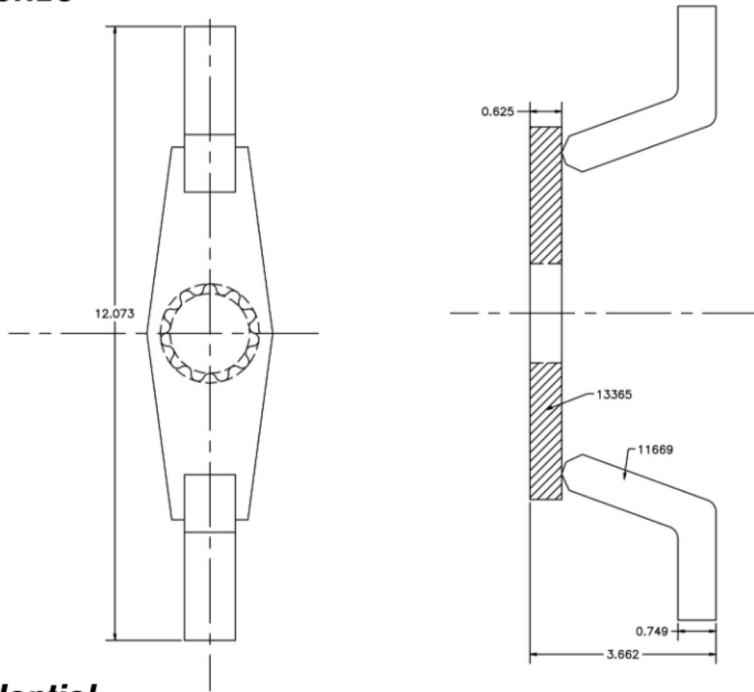

PART NUMBER: 13368

REACTION ARM: DOUBLE ENDED

**RAD 7GX/10GX M, RAD 10GX/14GX M, B-RAD 500/675 M, B-RAD 1000/1350 M,
DB-RAD 500/675 M, DB-RAD 1000/1350 M, E-RAD BLU 700/950 M, V-RAD 10/14 M, DV-RAD 1000/1400 M**

DIMENSIONS ARE IN INCHES

Proprietary and Confidential

The information contain herein is the confidential property of New World Technologies Inc. Any reproduction without prior written consent from New World Technologies Inc. is strictly prohibited.