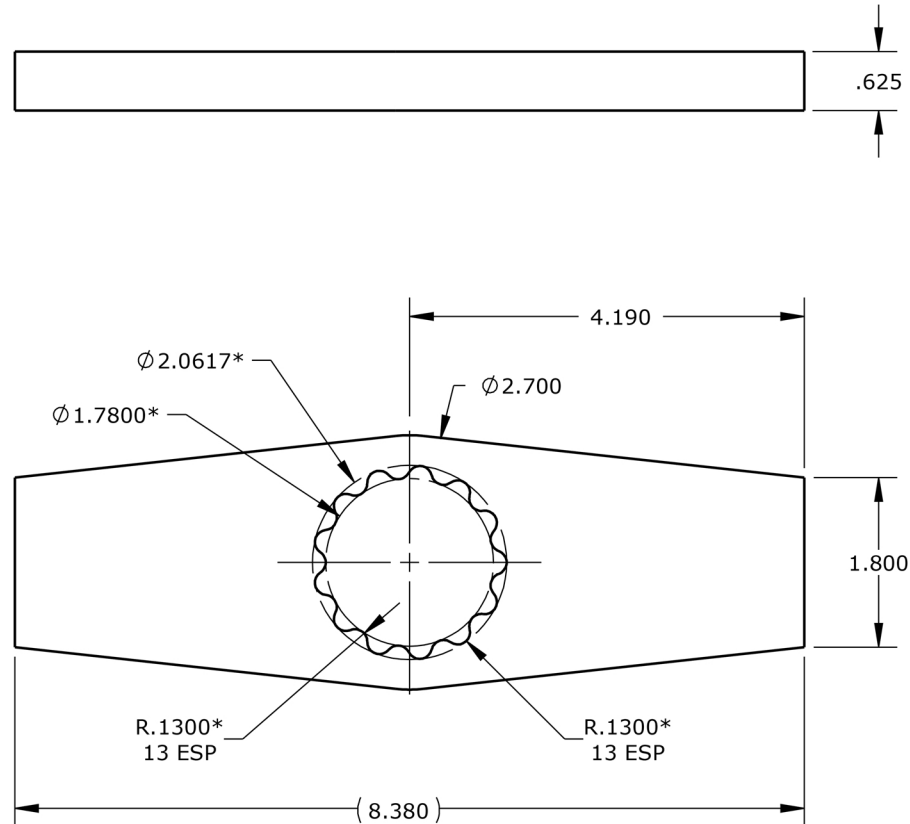

PART NUMBER: 19093

**DOUBLE ENDED REACTION BLANK (WELDABLE): RAD 15DX/20DX M, DV-RAD 1500/2000 M
B-RAD 1500/2000 M, DB-RAD 1500/2000 M**

DIMENSIONS ARE IN INCHES

Proprietary and Confidential

The information contain herein is the confidential property of New World Technologies Inc. Any reproduction without prior written consent from New World Technologies Inc. is strictly prohibited.