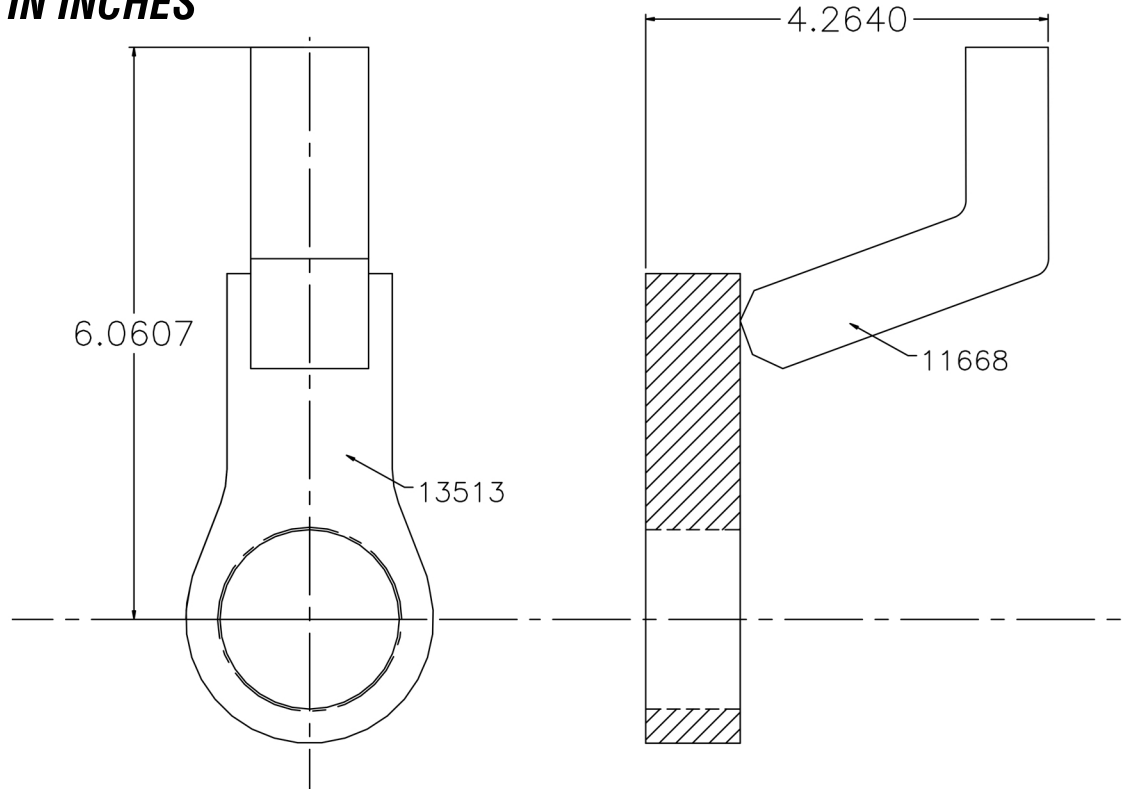

PART NUMBER: 13484

REACTION ARM: STANDARD (ANGLED) RAD 1800NGX-R / 2400NGX-R METRIC

DIMENSIONS ARE IN INCHES

Proprietary and Confidential

The information contain herein is the confidential property of New World Technologies Inc. Any reproduction without prior written consent from New World Technologies Inc. is strictly prohibited.