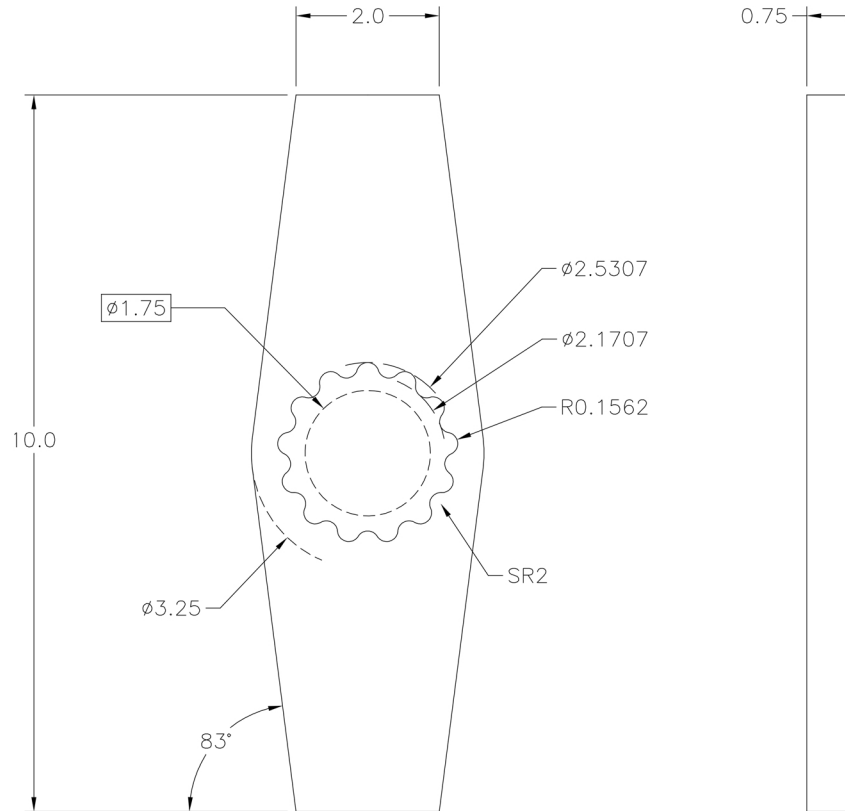

PART NUMBER: 10448

**DOUBLE ENDED REACTION BLANK (WELDABLE): V-RAD 23/31 M, DV-RAD 2500/3400 M
RAD 25GX/34GX M, E-RAD 2500COMP/3400COMP M**

DIMENSIONS ARE IN INCHES

Proprietary and Confidential

The information contain herein is the confidential property of New World Technologies Inc. Any reproduction without prior written consent from New World Technologies Inc. is strictly prohibited.