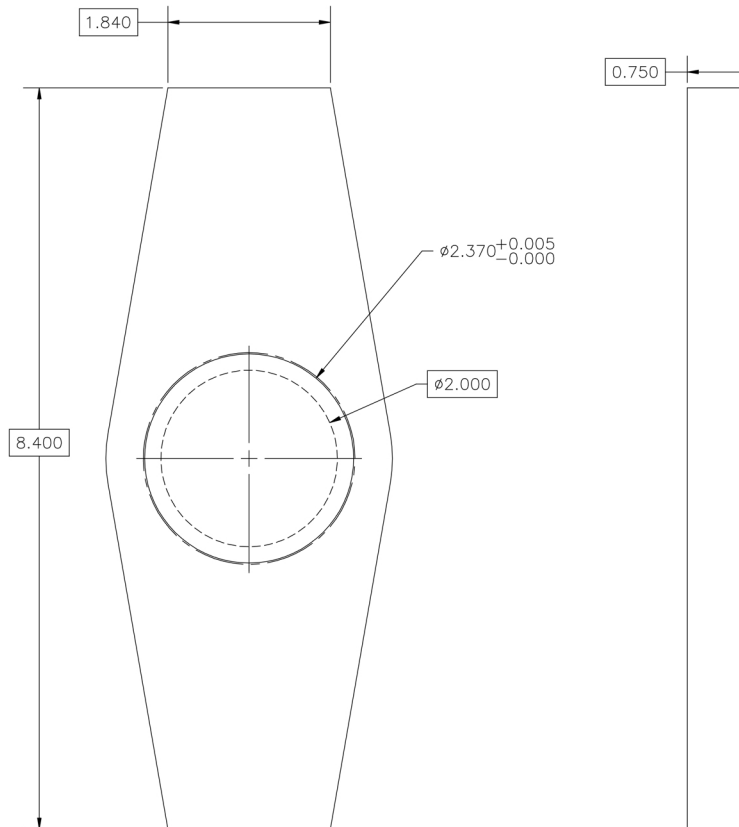

PART NUMBER: 10008

DOUBLE ENDED REACTION BLANK (WELDABLE): RAD 1800NG/2400NG M, V-RAD 16/21 M

DIMENSIONS ARE IN INCHES

Proprietary and Confidential

The information contain herein is the confidential property of New World Technologies Inc. Any reproduction without prior written consent from New World Technologies Inc. is strictly prohibited.