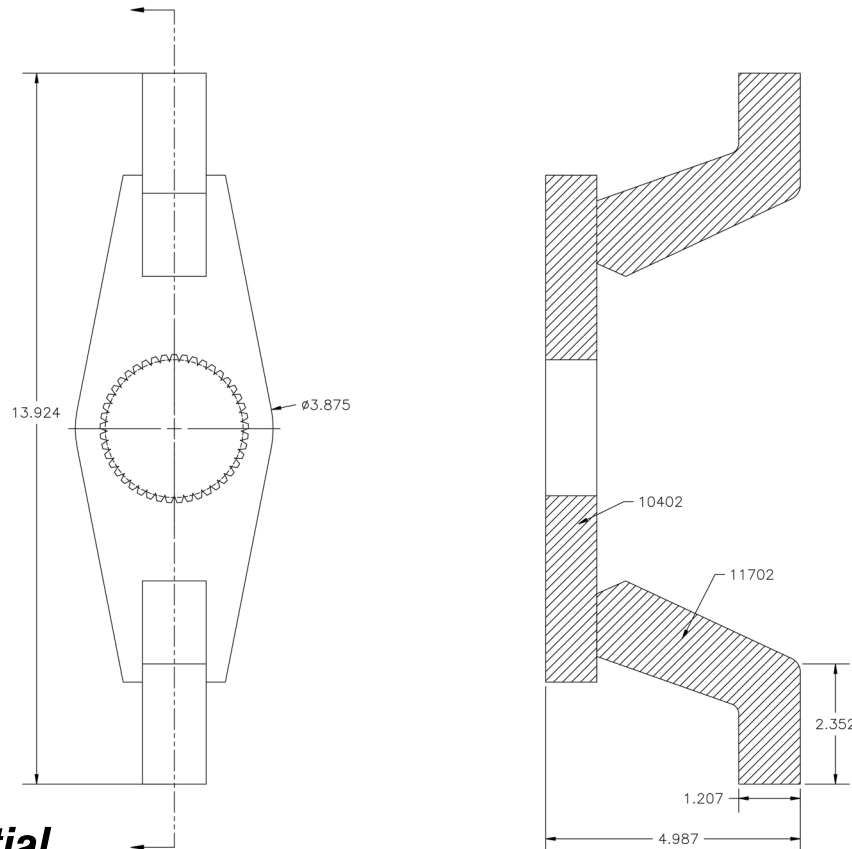

PART NUMBER: 10403

REACTION ARM: DOUBLE ENDED (WELDABLE) RAD 50 / 6800 METRIC

DIMENSIONS ARE IN INCHES

Proprietary and Confidential

The information contain herein is the confidential property of New World Technologies Inc. Any reproduction without prior written consent from New World Technologies Inc. is strictly prohibited.