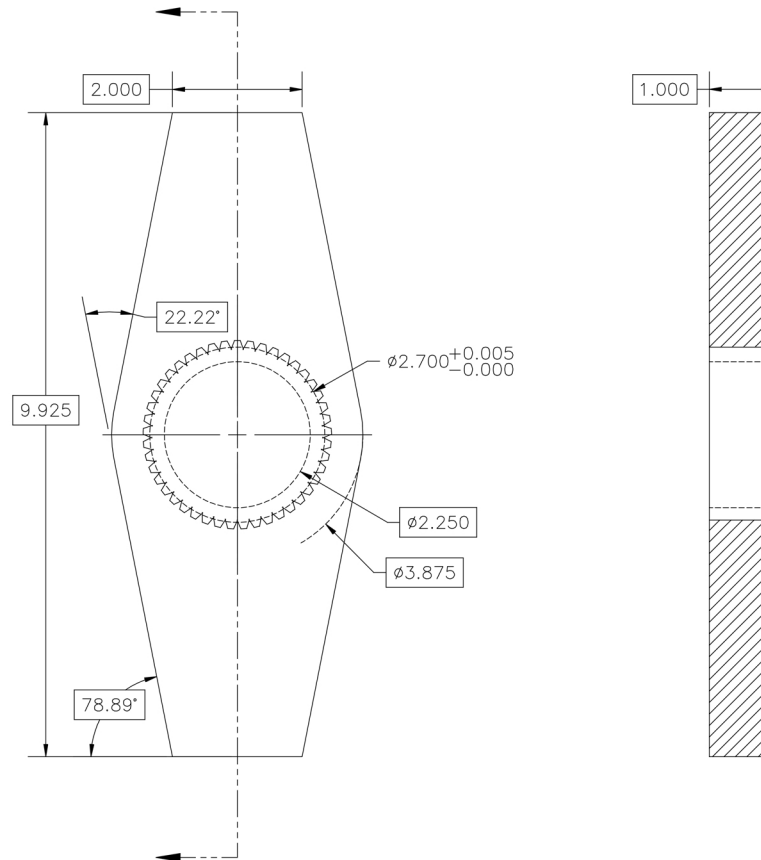

PART NUMBER: 10402

DOUBLE ENDED REACTION BLANK (WELDABLE): RAD 50 / 6800 METRIC

DIMENSIONS ARE IN INCHES

Proprietary and Confidential

The information contain herein is the confidential property of New World Technologies Inc. Any reproduction without prior written consent from New World Technologies Inc. is strictly prohibited.