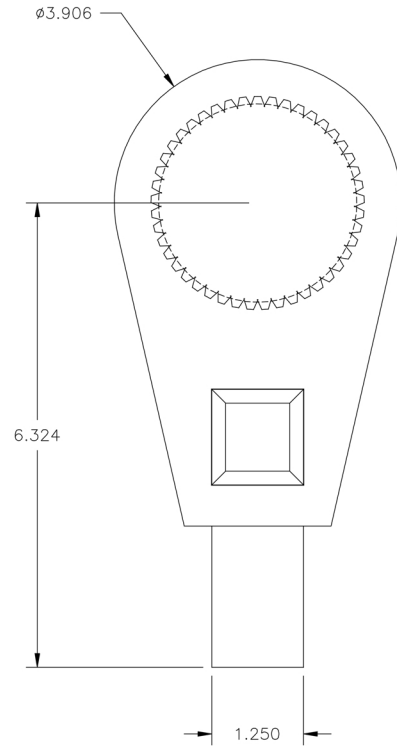

**PART NUMBER: 10401**

**REACTION ARM: DEEP SOCKET (ANGLED) RAD 50 / 6800 METRIC**

**DIMENSIONS ARE IN INCHES**

**Proprietary and Confidential**

*The information contain herein is the confidential property of New World Technologies Inc. Any reproduction without prior written consent from New World Technologies Inc. is strictly prohibited.*