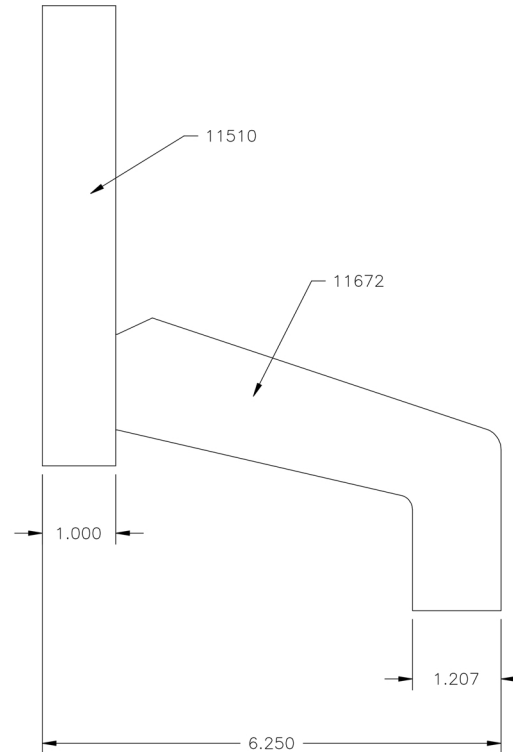

**PART NUMBER: 10401**

**REACTION ARM: DEEP SOCKET (ANGLED) RAD 50 / 6800 METRIC**

**DIMENSIONS ARE IN INCHES**

**Proprietary and Confidential**

*The information contain herein is the confidential property of New World Technologies Inc. Any reproduction without prior written consent from New World Technologies Inc. is strictly prohibited.*