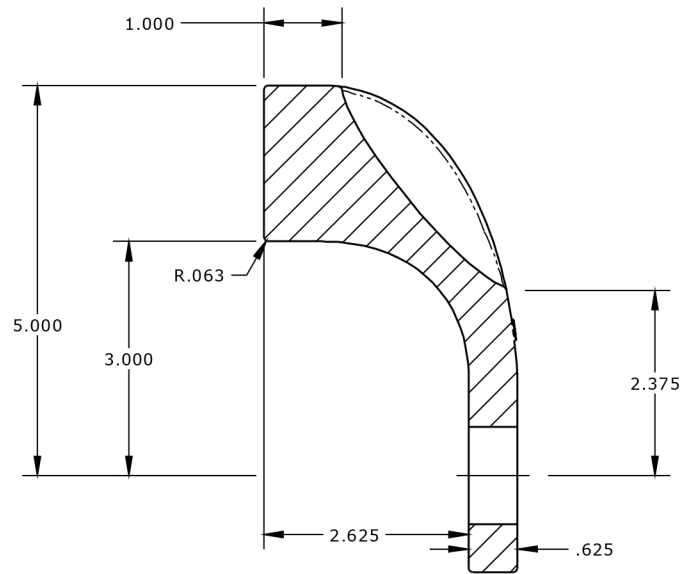

DO NOT SCALE DRAWING

RAD 10GX (METRIC 14GX) CAST REACTION ARM - PART NUMBER 19260