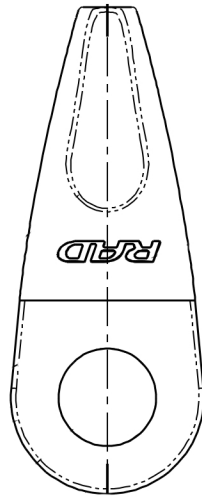

DO NOT SCALE DRAWING

RAD 10GX (METRIC 14GX) CAST REACTION ARM - PART NUMBER 19260